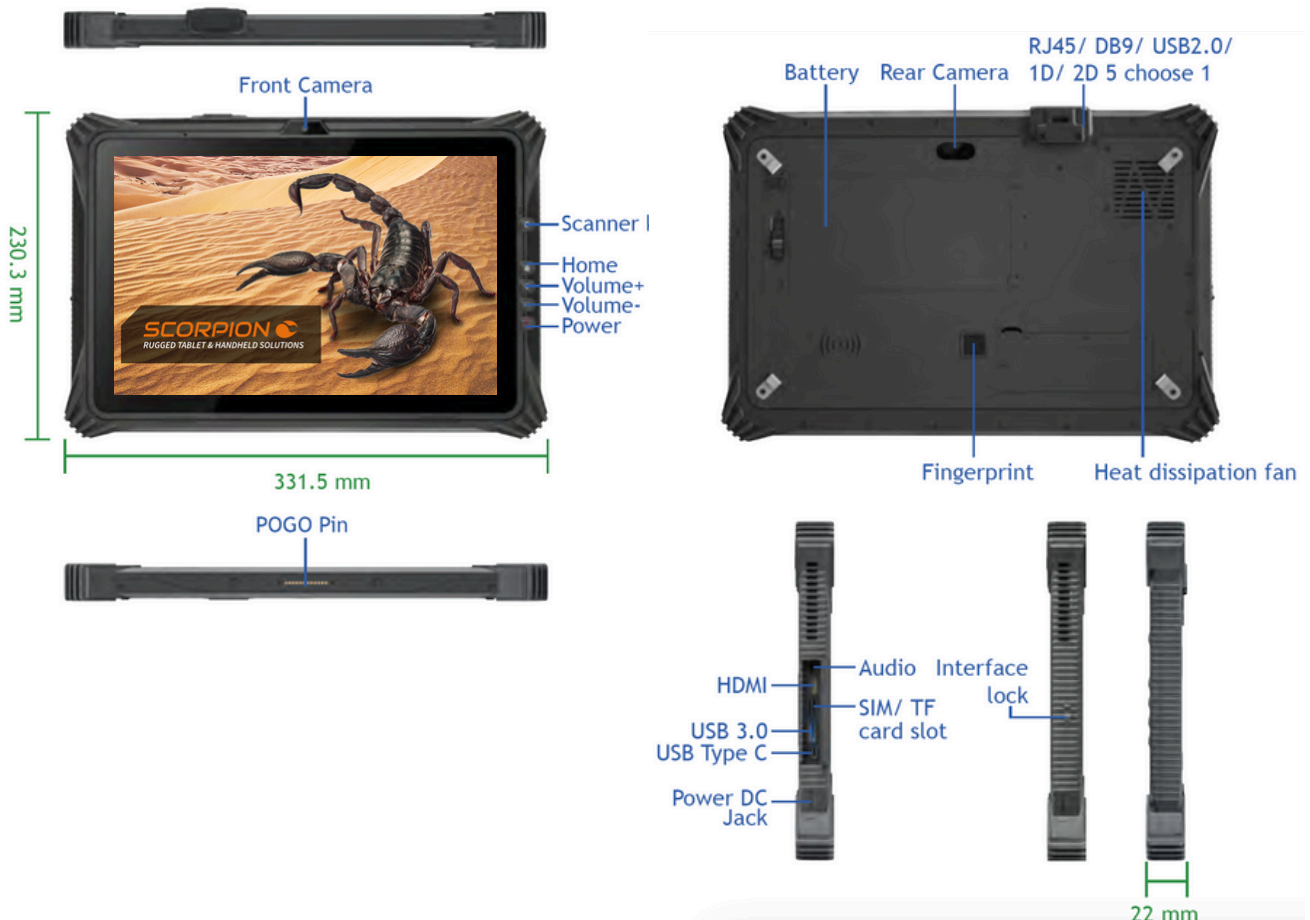

SCORPION 12 PRO Windows

Industrial-grade rugged tablet with 12.2-inch display and powerful Intel® Core™ i5 CPU

Features

- Intel® Core™ i5-1235U Deca Core processor
- Windows 11 operating system
- Dual capacity battery design
- 1D / 2D barcode scanner
- IP65 protection & MIL-STD-810G certification

SCORPION 12 PRO Windows: Ultimate rugged tablet with superior protection

Introducing the SCORPION 12 PRO, a 12.2" rugged tablet designed to withstand the toughest environments while delivering top-tier performance. Equipped with advanced features and built to last, this tablet is perfect for professionals who demand reliability and efficiency in any situation.

Appearance and dimensions (in mm)

SCORPION 12 PRO Windows

Industrial-grade rugged tablet with 12.2-inch display and powerful Intel® Core™ i5 CPU

Specifications	SCORPION 12 PRO Windows
SYSTEM	
CPU	Intel® Core™ i5-1235U Deca Core
Graphics	Intel® Iris® Xe
Operating System	Windows 11
Security	TPM 2.0
RAM	16GB LPDDR4
Storage capacity	256GB
DISPLAY / TOUCH	
Display Size	12.2" (30.98cm) IPS TFT LCD
Resolution	1,920 x 1,200
Touchscreen	10-Point Projected Capacitive
Brightness	400 nits
COMMUNICATION	
WLAN	WLAN - 802.11a,b,d,e,g,h,i,k,n,r,u,v,w,ac,ax, 2.4GHz/5.8GHz
Bluetooth	Bluetooth 5.1
GNSS	GPS, GLONASS, optional Beidou
WWAN	WWAN - 4G
NFC	Yes
INTERFACE	
USB	1x USB 3.0 Type A 1x USB 3.0 Type C
Video	1x HDMI 1.4a Type C
Audio	1x 3.5mm standard earphone jack
Expansion	1x TF slot (max. 128GB) for SDHC/SDXC 1x SIM-Slot
Other	1x 12pin POGO pin
EQUIPMENT	
Barcode Reader	ID / 2D
Sensors	G-Sensor, Fingerprint
Camera	Front Camera : 2.0 MP Rear Camera : 8.0 MP
Speaker	2x 0.8W
Battery	1x 700mAh / 7.4V (Built-in) 1x 6,300mAh / 7.4V (Removable)
Power Adapter	19V / 3.42A
OTHER	
Operating Temperature	-20°C ~ 60°C
Storage Temperature	-30°C ~ 70°C
Relative Humidity	95% (non-condensing)
Dimensions	339.3 x 230.3 x 26 mm
Weight	1,500 g
IP Rating	IP65
Certifications	MIL-STD-810G